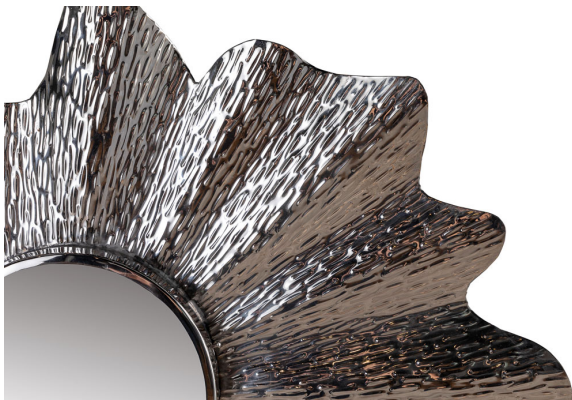

GALLERY IMAGES

Mailing Address: 1035 Rockford Road, High Point N.C. 27262 | **Showroom Address:** 200 East Martin Luther King Jr Drive, High Point, NC 27260 | **Phone:** (336) 804.4252