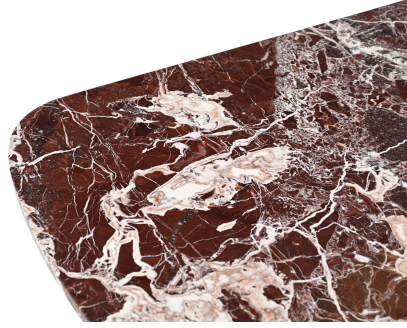

GALLERY IMAGES

Mailing Address: 1035 Rockford Road, High Point N.C. 27262 | **Showroom Address:** 200 East Martin Luther King Jr Drive, High Point, NC 27260 | **Phone:** (336) 804.4252