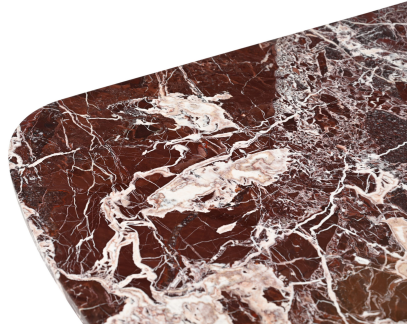

GALLERY IMAGES

Mailing Address: 1035 Rockford Road, High Point N.C. 27262 | **Showroom Address:** 200 East Martin Luther King Jr Drive, High Point, NC 27260 | **Phone:** (336) 804.4252