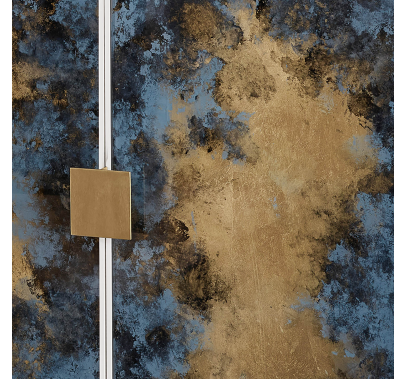

Mailing Address: 1035 Rockford Road, High Point N.C. 27262 | **Showroom Address:** 200 East Martin Luther King Jr Drive, High Point, NC 27260 | **Phone:** (336) 804.4252