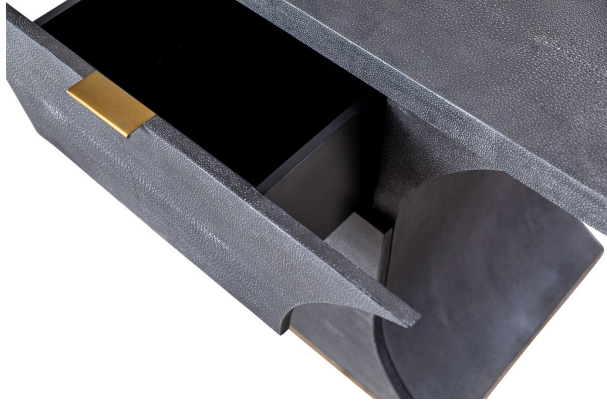

Mailing Address: 1035 Rockford Road, High Point N.C. 27262 | **Showroom Address:** 200 East Martin Luther King Jr Drive, High Point, NC 27260 | **Phone:** (336) 804.4252