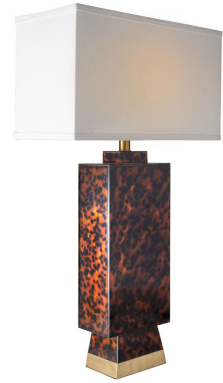

Mailing Address: 1035 Rockford Road, High Point N.C. 27262 | **Showroom Address:** 200 East Martin Luther King Jr Drive, High Point, NC 27260 | **Phone:** (336) 804.4252