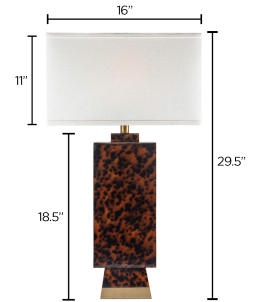

GALLERY IMAGES

Mailing Address: 1035 Rockford Road, High Point N.C. 27262 | **Showroom Address:** 200 East Martin Luther King Jr Drive, High Point, NC 27260 | **Phone:** (336) 804.4252