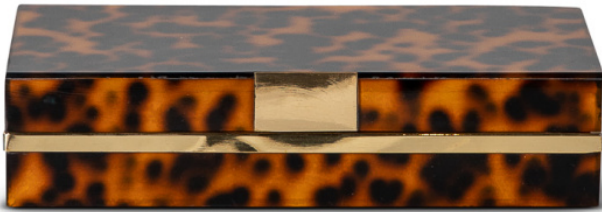

BRANCH
HOME

RALEIGH BOX, SMALL

Tortoise Finish

SKU: RALEIGH.SM.BX.TOR

Tags: [ACCESSORIES](#)

PRODUCT DESCRIPTION

9 x 5.125 x 2.125 Lid .78

GALLERY IMAGES