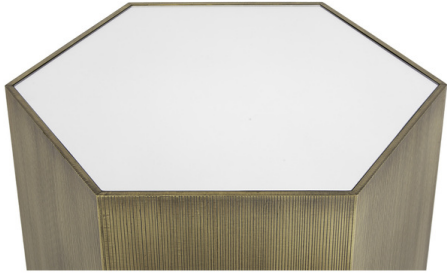

Mailing Address: 1035 Rockford Road, High Point N.C. 27262 | **Showroom Address:** 200 East Martin Luther King Jr Drive, High Point, NC 27260 | **Phone:** (336) 804.4252