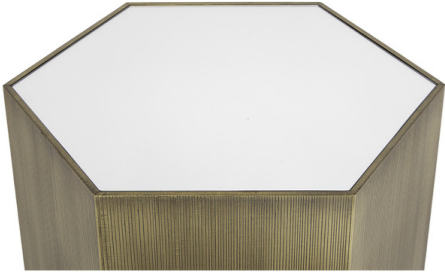

Mailing Address: 1035 Rockford Road, High Point N.C. 27262 | **Showroom Address:** 200 East Martin Luther King Jr Drive, High Point, NC 27260 | **Phone:** (336) 804.4252