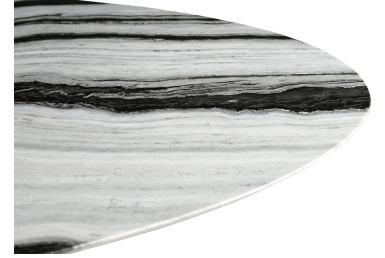

Mailing Address: 1035 Rockford Road, High Point N.C. 27262 | **Showroom Address:** 200 East Martin Luther King Jr Drive, High Point, NC 27260 | **Phone:** (336) 804.4252