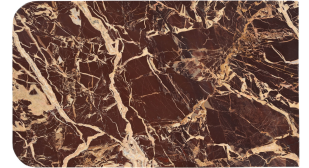

Mailing Address: 1035 Rockford Road, High Point N.C. 27262 | **Showroom Address:** 200 East Martin Luther King Jr Drive, High Point, NC 27260 | **Phone:** (336) 804.4252