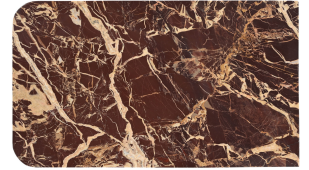

Mailing Address: 1035 Rockford Road, High Point N.C. 27262 | **Showroom Address:** 200 East Martin Luther King Jr Drive, High Point, NC 27260 | **Phone:** (336) 804.4252