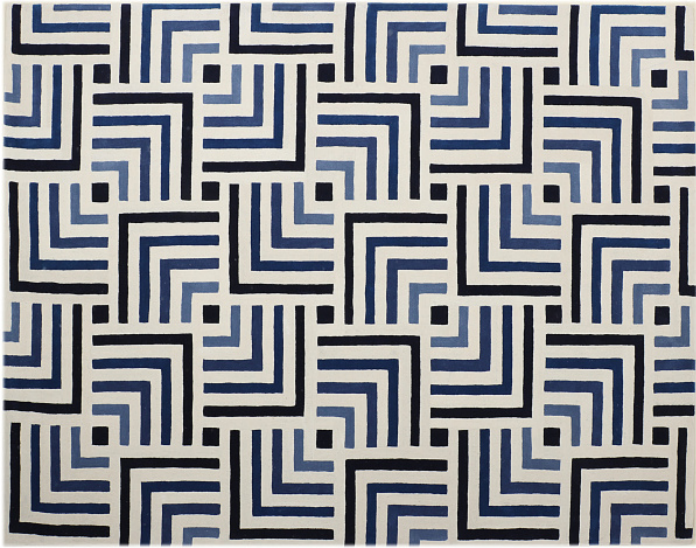

BRANCH
HOME

MENDENHALL RUG

SKU: MENDENHALL.RUG

PRODUCT DESCRIPTION

Mendenhall Hand tufted 9' x 12' wool rug.

*Item can be made in a custom size and color.

GALLERY IMAGES

Mailing Address: 1035 Rockford Road, High Point N.C. 27262 | **Showroom Address:** 200 East Martin Luther King Jr Drive, High Point, NC 27260 | **Phone:** (336) 804.4252