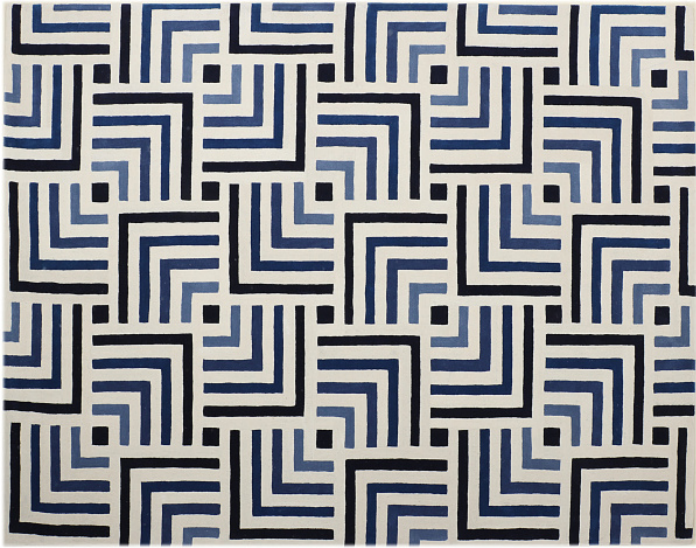

## MENDENHALL RUG

---

**SKU:** MENDENHALL.RUG

### PRODUCT DESCRIPTION

Mendenhall Hand tufted 9' x 12' wool rug.

\*Item can be made in a custom size and color.