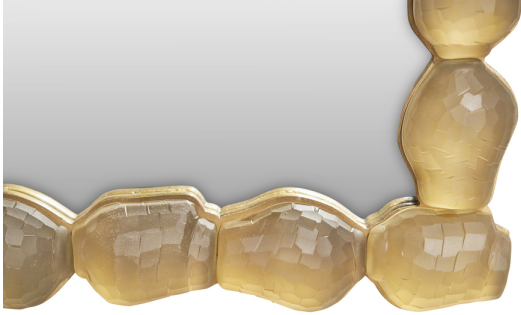

Mailing Address: 1035 Rockford Road, High Point N.C. 27262 | **Showroom Address:** 200 East Martin Luther King Jr Drive, High Point, NC 27260 | **Phone:** (336) 804.4252