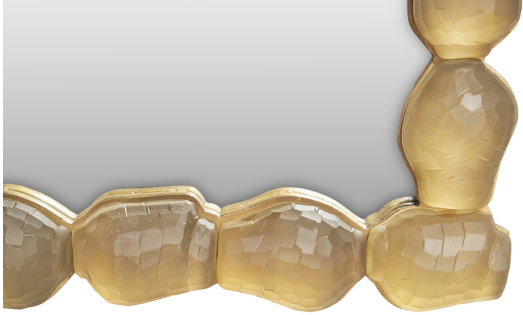

Mailing Address: 1035 Rockford Road, High Point N.C. 27262 | **Showroom Address:** 200 East Martin Luther King Jr Drive, High Point, NC 27260 | **Phone:** (336) 804.4252