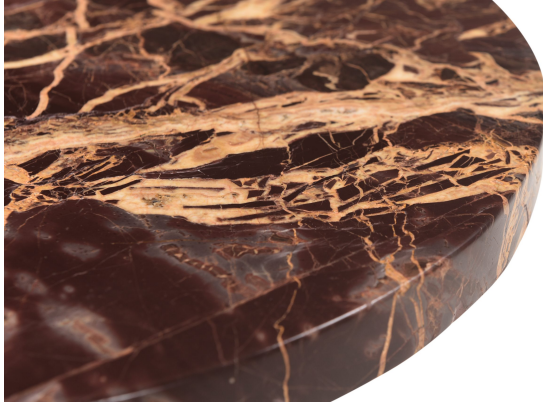

Mailing Address: 1035 Rockford Road, High Point N.C. 27262 | **Showroom Address:** 200 East Martin Luther King Jr Drive, High Point, NC 27260 | **Phone:** (336) 804.4252