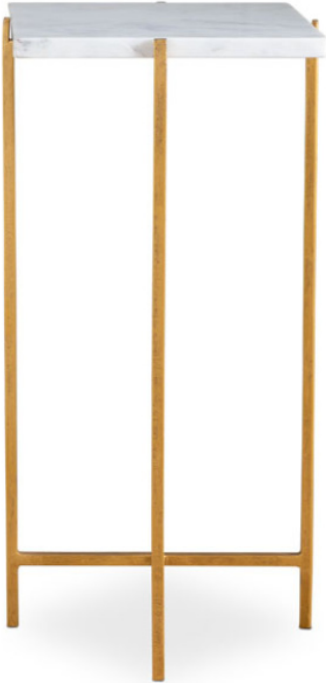

BRANCH
HOME

JACKSON SIDE TABLE

White Marble

SKU: BH:SIDE TABLE:JACKSON.ST.WM.AG

Tags: [SIDE TABLE](#)

PRODUCT DESCRIPTION

Jackson Rectangle Side Table, Hand Forged - White Marble / Antique Gold

13.5L x 7.5W x 22H