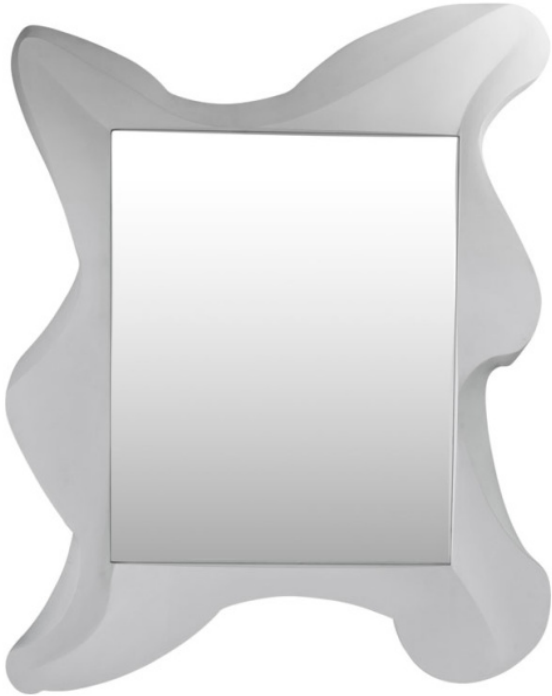

BRANCH
HOME

IVY MIRROR

Hand Carved Wood / Chalk White

SKU: IVY.MI.CW

Tags: [MIRROR](#)

PRODUCT DESCRIPTION

39W x 47H

Mailing Address: 1035 Rockford Road, High Point N.C. 27262 | **Showroom Address:** 200 East Martin Luther King Jr Drive, High Point, NC 27260 | **Phone:** (336) 804.4252