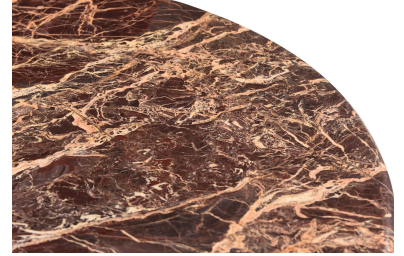

Mailing Address: 1035 Rockford Road, High Point N.C. 27262 | **Showroom Address:** 200 East Martin Luther King Jr Drive, High Point, NC 27260 | **Phone:** (336) 804.4252