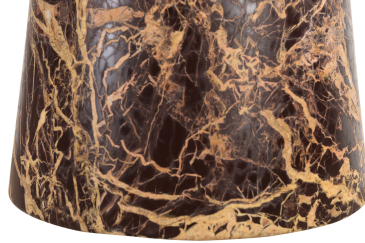

Mailing Address: 1035 Rockford Road, High Point N.C. 27262 | **Showroom Address:** 200 East Martin Luther King Jr Drive, High Point, NC 27260 | **Phone:** (336) 804.4252