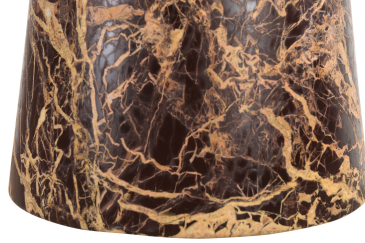

Mailing Address: 1035 Rockford Road, High Point N.C. 27262 | **Showroom Address:** 200 East Martin Luther King Jr Drive, High Point, NC 27260 | **Phone:** (336) 804.4252