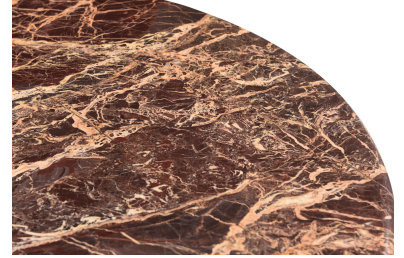

Mailing Address: 1035 Rockford Road, High Point N.C. 27262 | **Showroom Address:** 200 East Martin Luther King Jr Drive, High Point, NC 27260 | **Phone:** (336) 804.4252