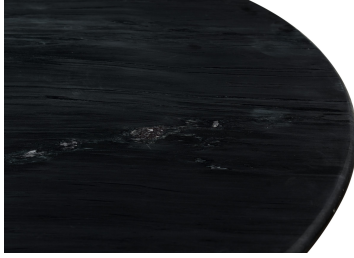

Mailing Address: 1035 Rockford Road, High Point N.C. 27262 | **Showroom Address:** 200 East Martin Luther King Jr Drive, High Point, NC 27260 | **Phone:** (336) 804.4252