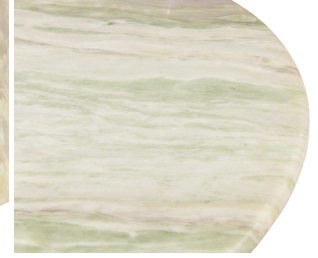

Mailing Address: 1035 Rockford Road, High Point N.C. 27262 | **Showroom Address:** 200 East Martin Luther King Jr Drive, High Point, NC 27260 | **Phone:** (336) 804.4252