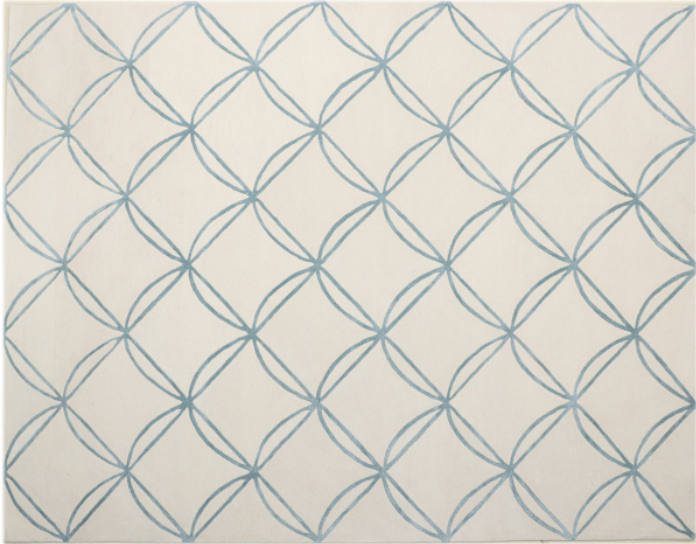

## HADLEY RUG

---

**SKU:** HADLEY.RUG

### PRODUCT DESCRIPTION

Hadley Rug, Hand tufted 9' x 12' wool rug.

\*Item can be made in a custom size and color.