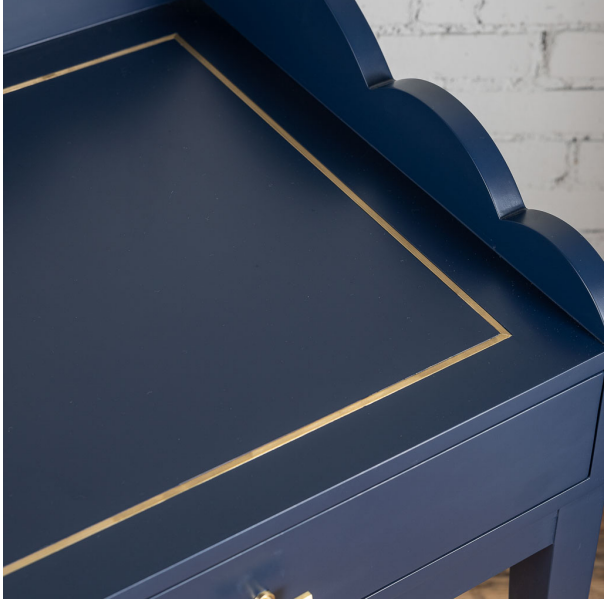

Mailing Address: 1035 Rockford Road, High Point N.C. 27262 | **Showroom Address:** 200 East Martin Luther King Jr Drive, High Point, NC 27260 | **Phone:** (336) 804.4252