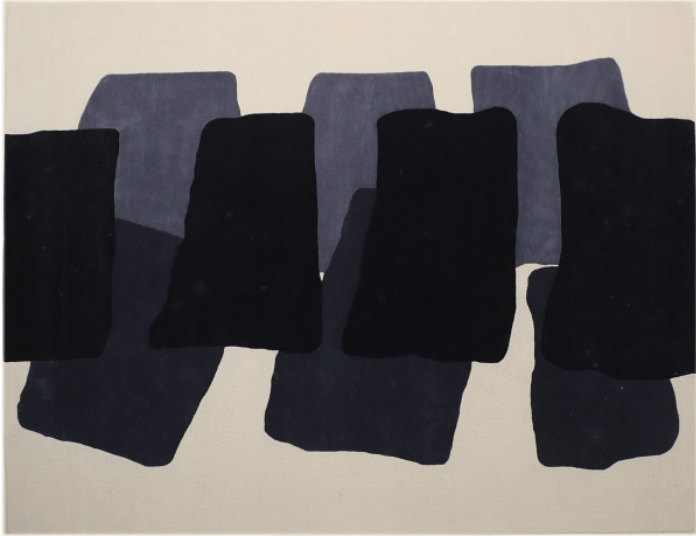

BRANCH
HOME

FOLLY RUG

SKU: FOLLY.RUG

PRODUCT DESCRIPTION

Folly Rug, Hand tufted 9' x 12' wool rug.

*Item can be made in a custom size and color.

GALLERY IMAGES

Mailing Address: 1035 Rockford Road, High Point N.C. 27262 | **Showroom Address:** 200 East Martin Luther King Jr Drive, High Point, NC 27260 | **Phone:** (336) 804.4252