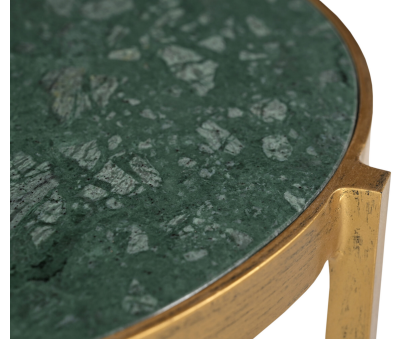

GALLERY IMAGES

Mailing Address: 1035 Rockford Road, High Point N.C. 27262 | **Showroom Address:** 200 East Martin Luther King Jr Drive, High Point, NC 27260 | **Phone:** (336) 804.4252