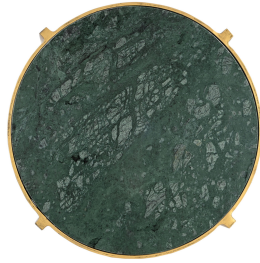

GALLERY IMAGES

Mailing Address: 1035 Rockford Road, High Point N.C. 27262 | **Showroom Address:** 200 East Martin Luther King Jr Drive, High Point, NC 27260 | **Phone:** (336) 804.4252