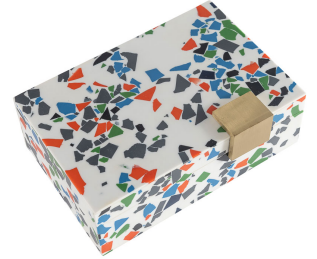

Mailing Address: 1035 Rockford Road, High Point N.C. 27262 | **Showroom Address:** 200 East Martin Luther King Jr Drive, High Point, NC 27260 | **Phone:** (336) 804.4252