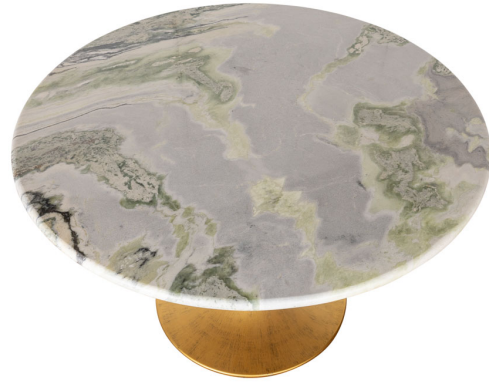

Mailing Address: 1035 Rockford Road, High Point N.C. 27262 | **Showroom Address:** 200 East Martin Luther King Jr Drive, High Point, NC 27260 | **Phone:** (336) 804.4252