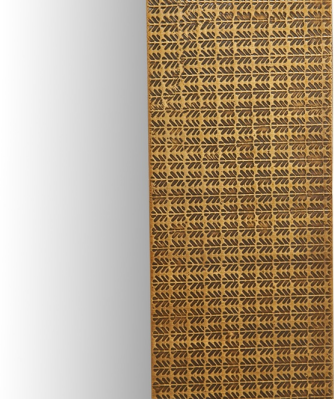

Mailing Address: 1035 Rockford Road, High Point N.C. 27262 | **Showroom Address:** 200 East Martin Luther King Jr Drive, High Point, NC 27260 | **Phone:** (336) 804.4252