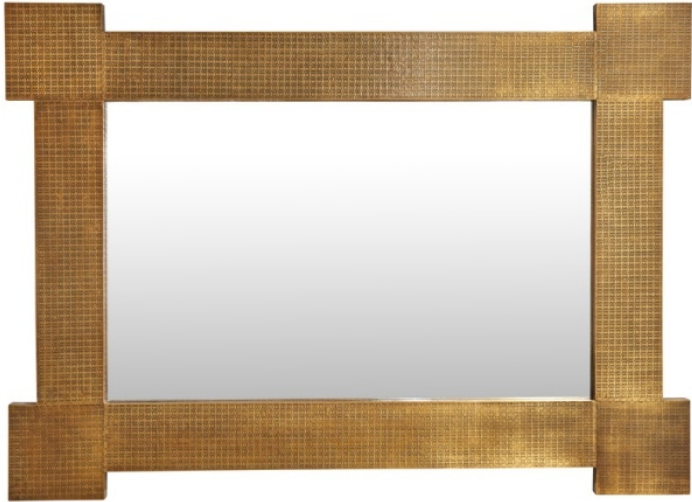

BRANCH
HOME

CRAWFORD MIRROR

Antique Brass Hammered

SKU: BH:MIRROR:CRAWFORD.MI.ABRH

Tags: [MIRROR](#)

PRODUCT DESCRIPTION

36W x 50H

GALLERY IMAGES