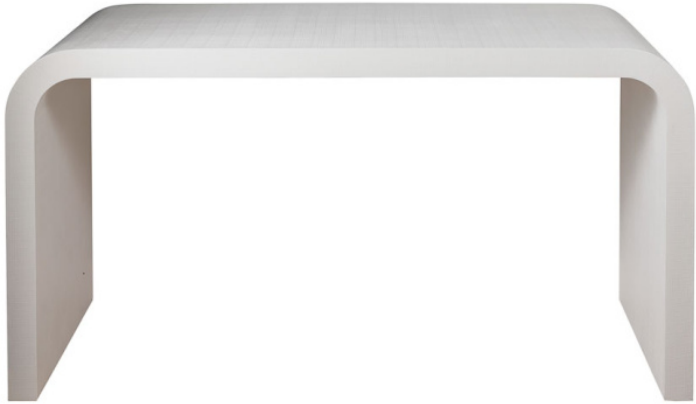

BRANCH
HOME

CIELO CONSOLE, LARGE

White Linen

SKU: CIELO.CONT.WHLIN

Tags: [CONSOLE TABLE](#)

PRODUCT DESCRIPTION

60"W x 22"D x 32H

GALLERY IMAGES