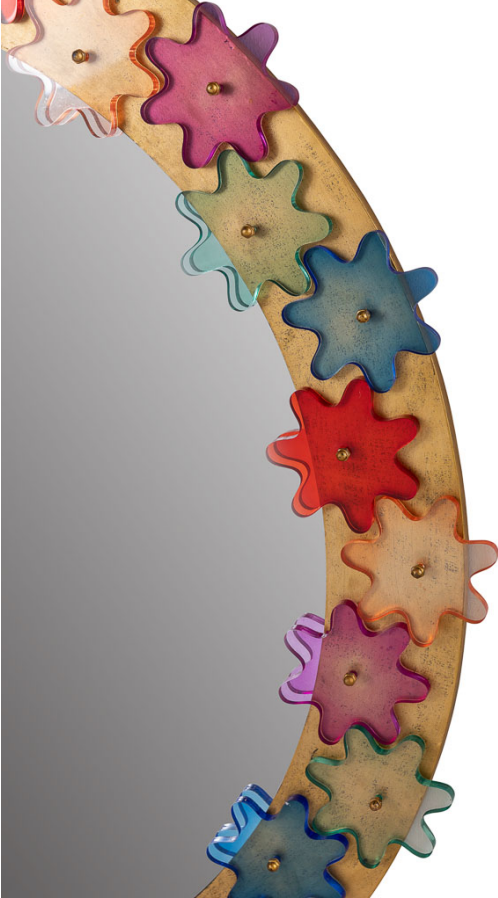

Mailing Address: 1035 Rockford Road, High Point N.C. 27262 | **Showroom Address:** 200 East Martin Luther King Jr Drive, High Point, NC 27260 | **Phone:** (336) 804.4252