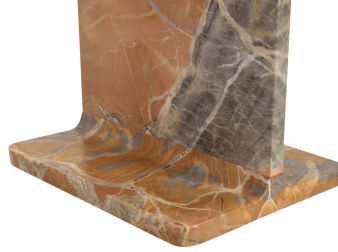

Mailing Address: 1035 Rockford Road, High Point N.C. 27262 | **Showroom Address:** 200 East Martin Luther King Jr Drive, High Point, NC 27260 | **Phone:** (336) 804.4252