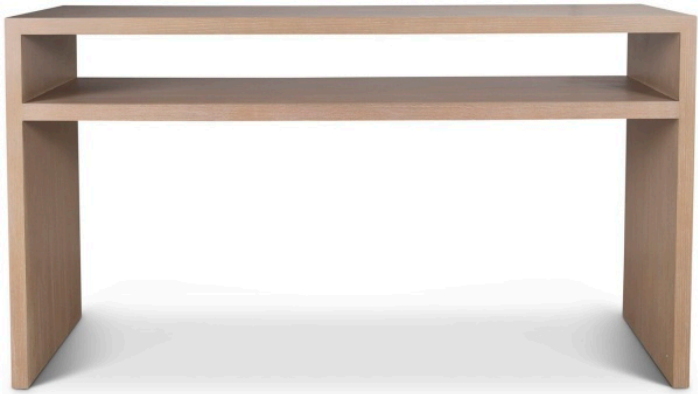

BRANCH
HOME

BRODY CONSOLE

Wire Brushed Honey Ash

SKU: BRODY.CONT.WBHA

Tags: [CONSOLE TABLE](#)

PRODUCT DESCRIPTION

Brody Console, Wire Brushed Honey Ash

60W x 19D x 33H