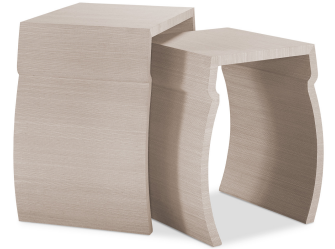

Mailing Address: 1035 Rockford Road, High Point N.C. 27262 | **Showroom Address:** 200 East Martin Luther King Jr Drive, High Point, NC 27260 | **Phone:** (336) 804.4252