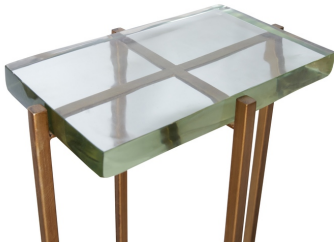

Mailing Address: 1035 Rockford Road, High Point N.C. 27262 | **Showroom Address:** 200 East Martin Luther King Jr Drive, High Point, NC 27260 | **Phone:** (336) 804.4252