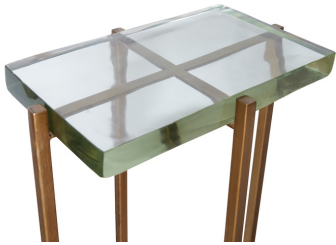

Mailing Address: 1035 Rockford Road, High Point N.C. 27262 | **Showroom Address:** 200 East Martin Luther King Jr Drive, High Point, NC 27260 | **Phone:** (336) 804.4252