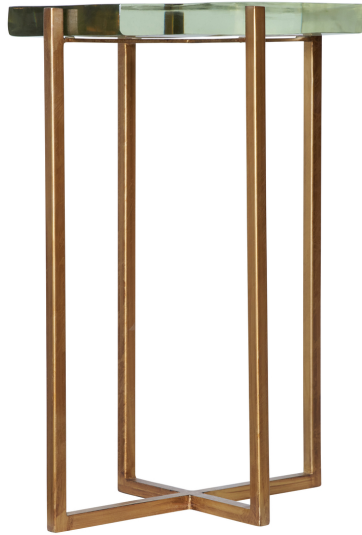

Mailing Address: 1035 Rockford Road, High Point N.C. 27262 | **Showroom Address:** 200 East Martin Luther King Jr Drive, High Point, NC 27260 | **Phone:** (336) 804.4252