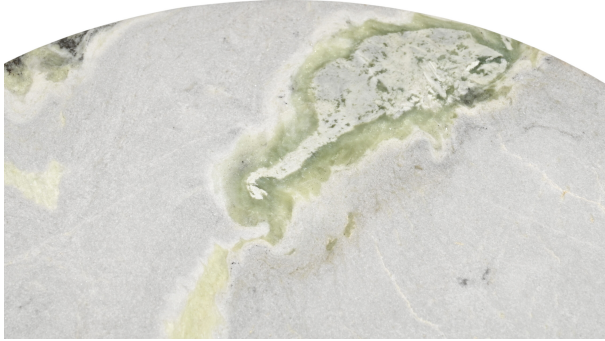

Mailing Address: 1035 Rockford Road, High Point N.C. 27262 | **Showroom Address:** 200 East Martin Luther King Jr Drive, High Point, NC 27260 | **Phone:** (336) 804.4252