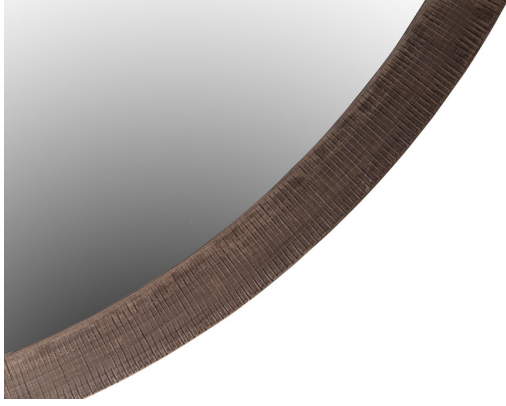

Mailing Address: 1035 Rockford Road, High Point N.C. 27262 | **Showroom Address:** 200 East Martin Luther King Jr Drive, High Point, NC 27260 | **Phone:** (336) 804.4252