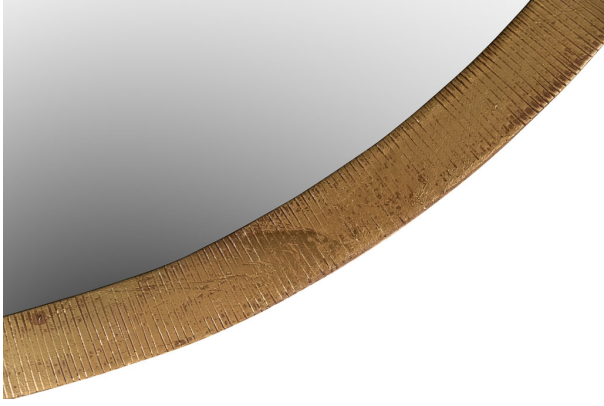

Mailing Address: 1035 Rockford Road, High Point N.C. 27262 | **Showroom Address:** 200 East Martin Luther King Jr Drive, High Point, NC 27260 | **Phone:** (336) 804.4252