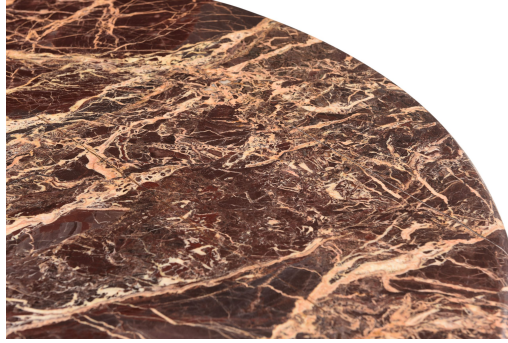

Mailing Address: 1035 Rockford Road, High Point N.C. 27262 | **Showroom Address:** 200 East Martin Luther King Jr Drive, High Point, NC 27260 | **Phone:** (336) 804.4252