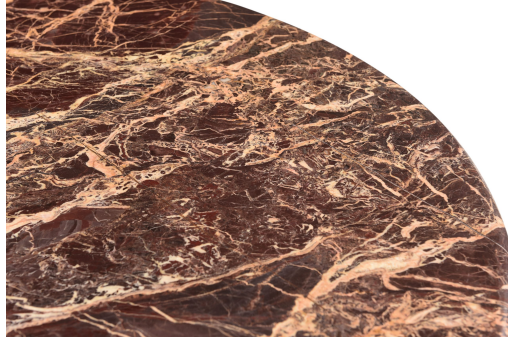

Mailing Address: 1035 Rockford Road, High Point N.C. 27262 | **Showroom Address:** 200 East Martin Luther King Jr Drive, High Point, NC 27260 | **Phone:** (336) 804.4252