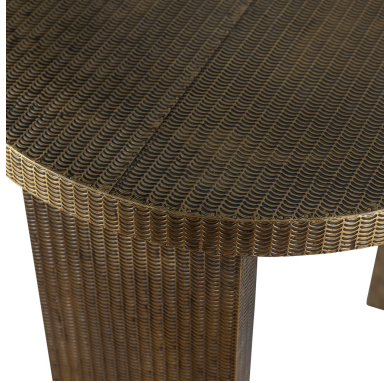

Mailing Address: 1035 Rockford Road, High Point N.C. 27262 | **Showroom Address:** 200 East Martin Luther King Jr Drive, High Point, NC 27260 | **Phone:** (336) 804.4252