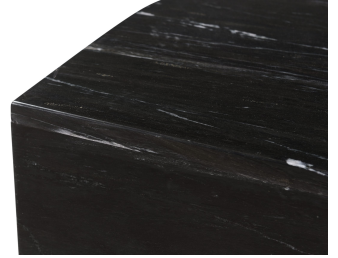

Mailing Address: 1035 Rockford Road, High Point N.C. 27262 | **Showroom Address:** 200 East Martin Luther King Jr Drive, High Point, NC 27260 | **Phone:** (336) 804.4252