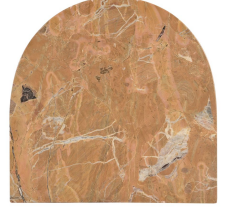

Mailing Address: 1035 Rockford Road, High Point N.C. 27262 | **Showroom Address:** 200 East Martin Luther King Jr Drive, High Point, NC 27260 | **Phone:** (336) 804.4252